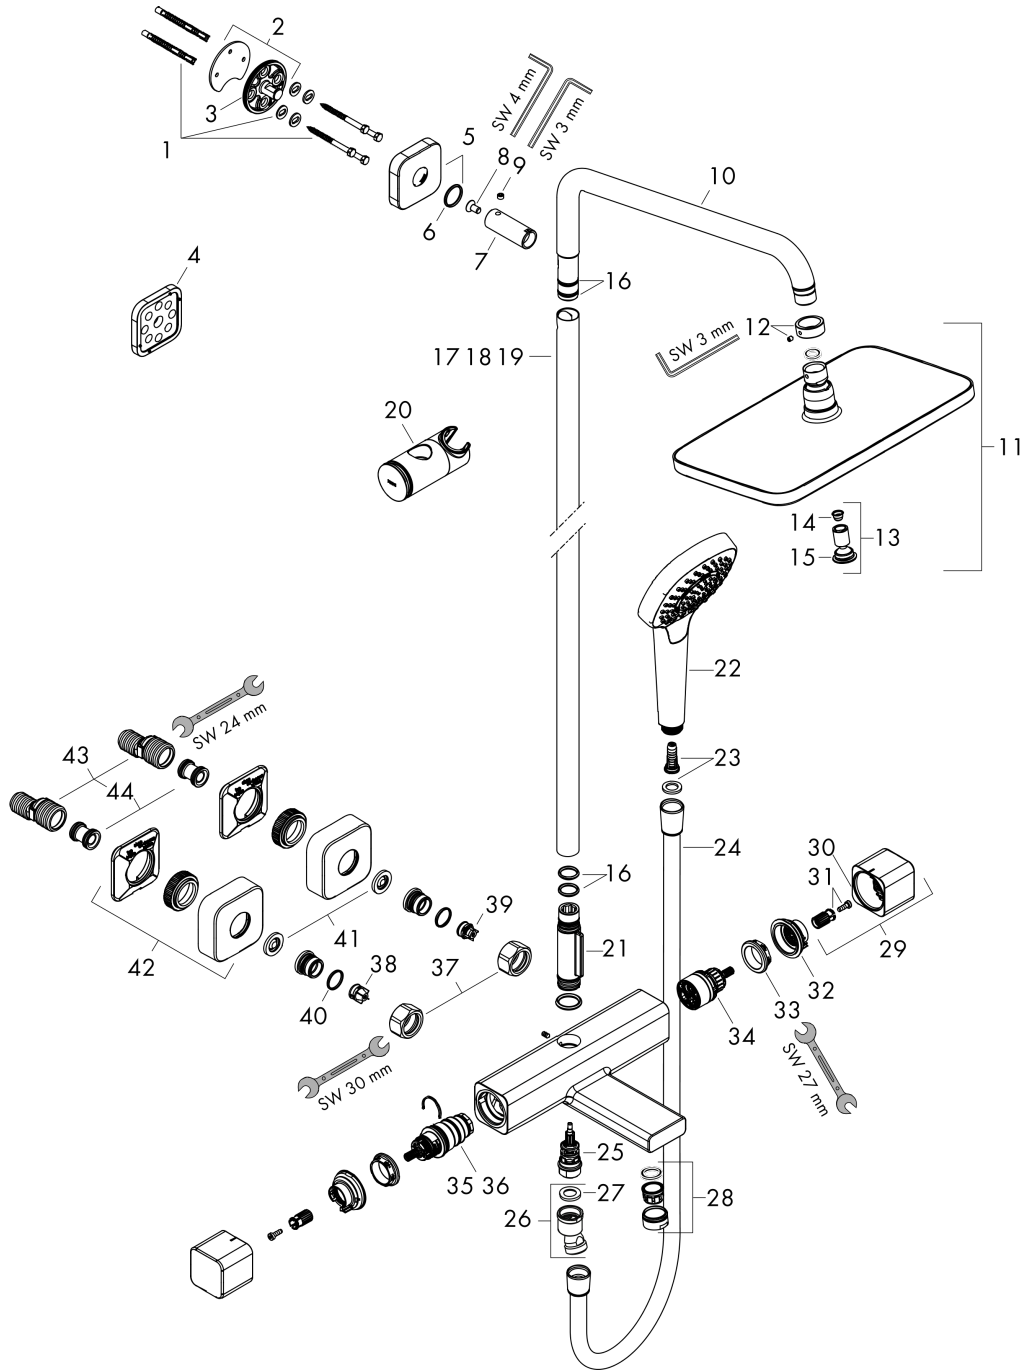

Croma E
Showerpipe 280 1jet with bath thermostat
Surface: **Chrome** Article Number: **27687000**

Exploded Drawing

Year of production: >07/19

Croma E

Showerpipe 280 1jet with bath thermostat

Surface: **Chrome** Article Number: **27687000**

Spare part list

Year of production: >07/19

Pos.	Description	Article Number	Price	PU
1	mounting set	98716000	€ 14,28	1
2	wall flange	95688000	€ 28,92	1
3	O-Ring 50x2	98187000	€ 3,33	1
4	tile-matching-disk 7 mm	93527000	€ 22,97	1
5	escutcheon	93526000	€ 14,28	1
6	O-ring 20x2	98165000	€ 3,33	1
7	sleeve	92166000	€ 36,89	1
8	screw	92137000	€ 5,36	1
9	hollow set screw M6x5	98447000	€ 3,33	1
10	shower arm	95985000	€ 128,28	1
11	head shower	26257000	-	1
12	lock washer	98942000	€ 18,80	1
13	air jet	95416000	€ 36,89	1
14	filter	97735000	€ 3,33	1
15	O-ring 7x2	98419000	€ 3,33	1
16	O-ring 15x2,5	98131000	€ 3,33	1
17	pipe 973 mm / Ø 22 mm	92468000	€ 128,28	1
18	pipe 1260 mm	93655000	€ 103,17	1
19	pipe 1400 mm	95983000	€ 166,48	1
20	support, assy	93517000	€ 58,67	1
21	handle	93559000	€ 128,28	1
22	handshower	26810400	-	1
23	filter insert	97708000	€ 5,36	1
24	shower hose Isiflex'B 1,60 m	28276000	-	1
25	selector	97978000	€ 58,67	1
26	ball joint	95790000	€ 58,67	1
27	seal	98058000	€ 3,33	1
28	aerator M24x1 (38 l/min)	95871000	€ 18,80	1
29	handle	93520000	€ 88,54	1
30	pushbutton	92848000	€ 5,36	1
31	handle fixing set	93228000	€ 8,69	1
32	safety set	93519000	€ 3,33	1
33	nut	98913000	€ 18,80	1
34	shut off unit with selector	98283000	€ 72,47	1
35	thermostat cartridge	98282000	€ 103,17	1
36	cartridge for exchanged connections	92373000	€ 256,68	1
37	set of nuts	96157000	€ 28,92	1
38	non return valve (pressure-resistant up to 2 MPa)	93136000	€ 28,92	1
39	non return valve	96737000	€ 28,92	1
40	O-ring 17x1,5	98137000	€ 3,33	1
41	filter packing	96922000	€ 8,69	1