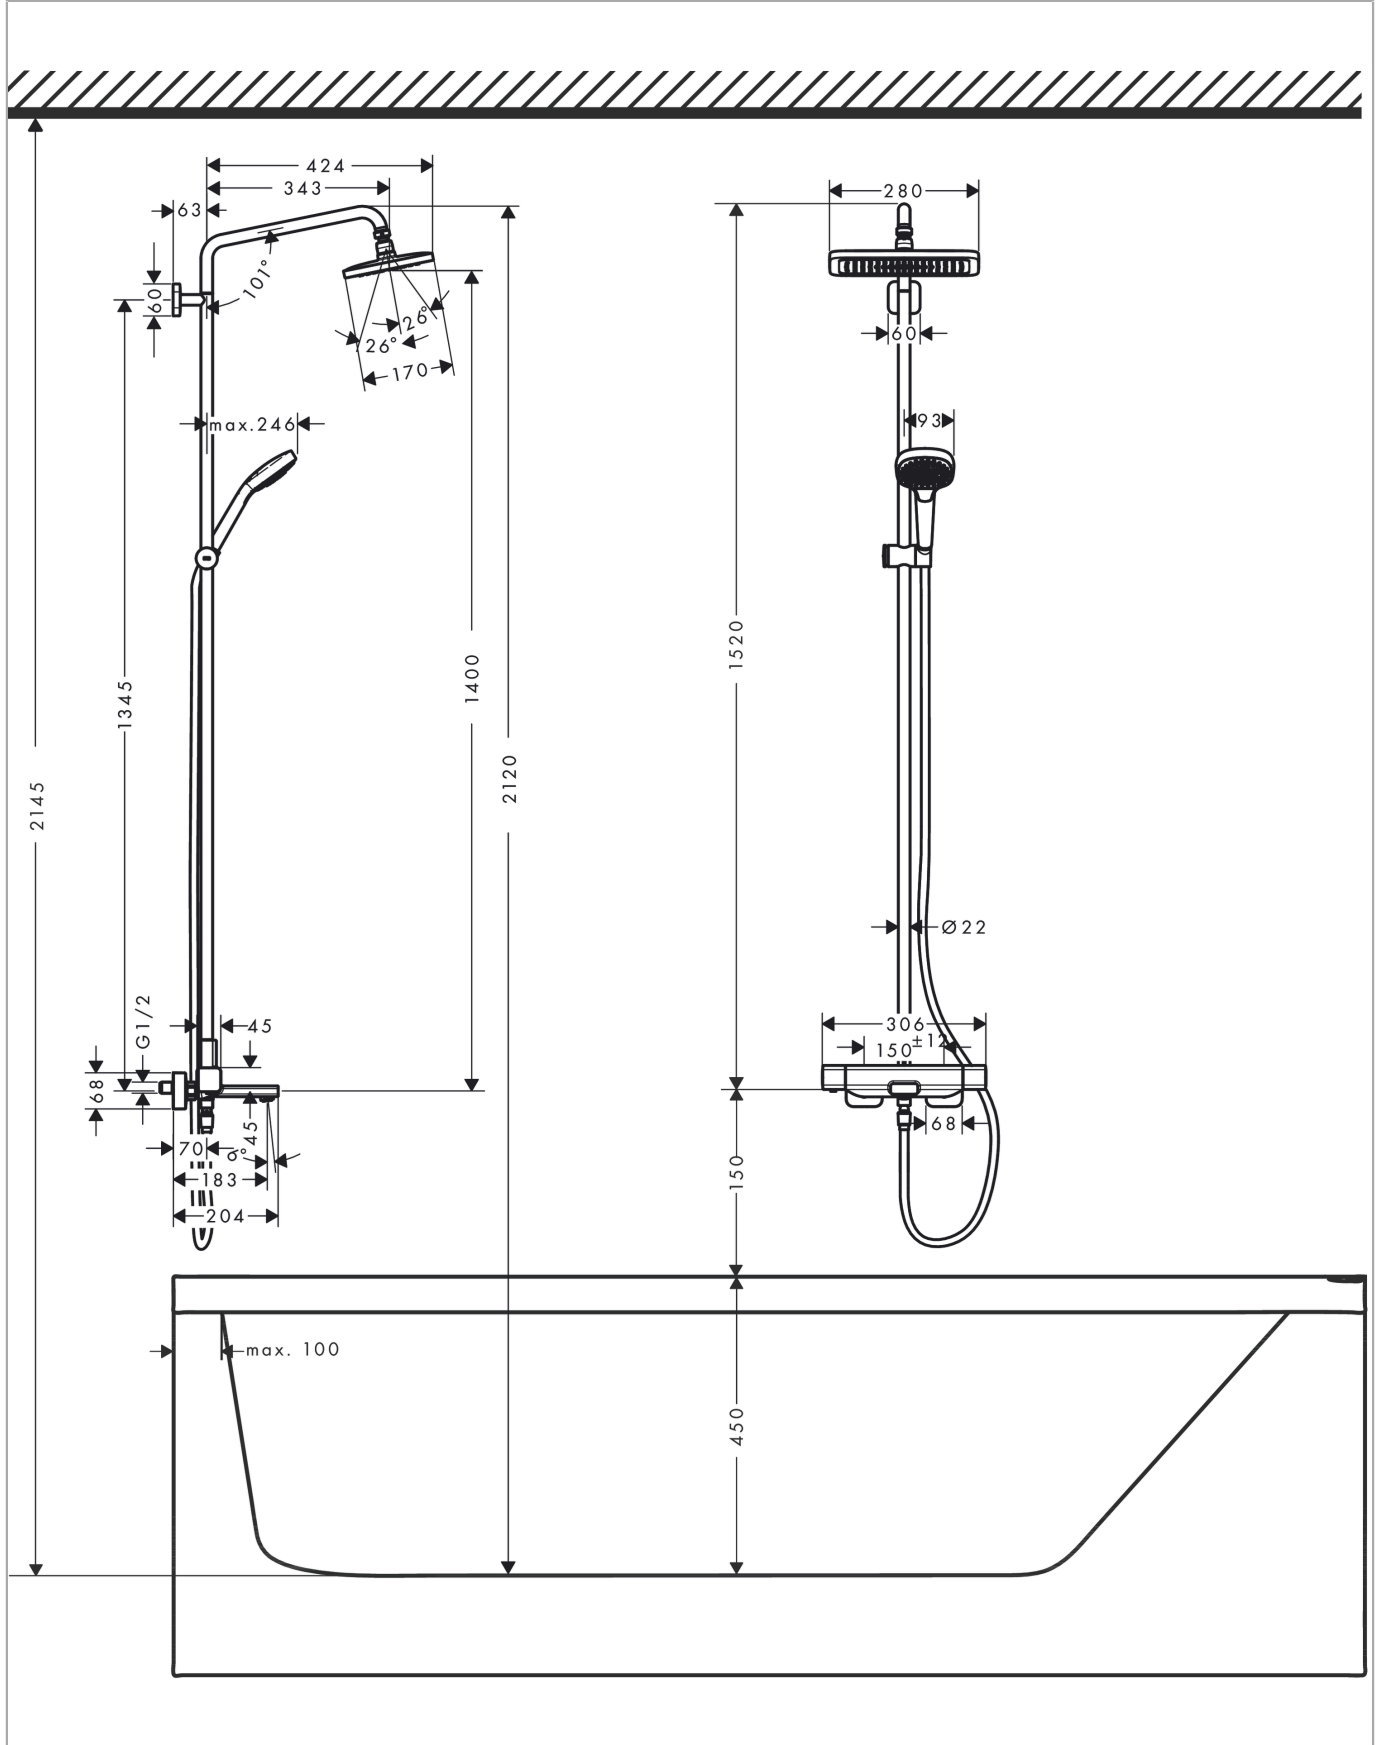

Croma E
Showerpipe 280 1jet with bath thermostat
Surface: **Chrome** Article Number: **27687000**

Installation examples